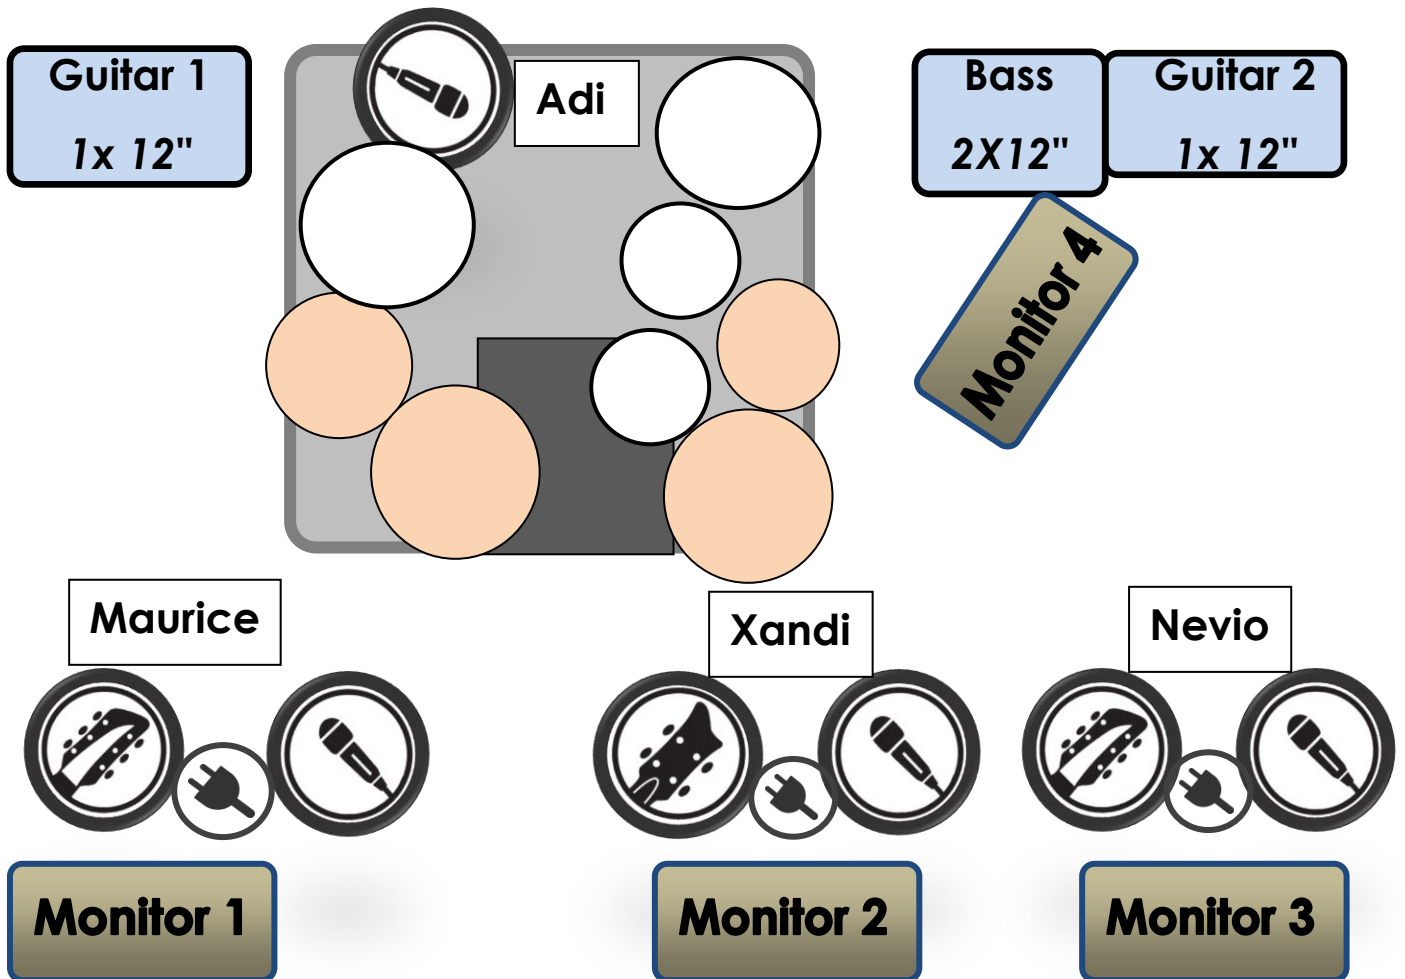

ROOFTOP SAILORS TECHRIDER

Please provide any sort of mounting for the backdrop!

Backdrop 400x250 cm w/ 3 holes

Channel	Instrument
1	Kick in
2	Kick out
3	SN top
4	SN bottom
5	HiHat
6	Tom 1
7	Floor Tom 2
8	Floor Tom 3
9	OH L
10	OH R
11	Bass
12	Git. SL
13	Git. SR
14	Voc. SL
15	Voc. Center
16	Voc. Drums
17	Voc. SR